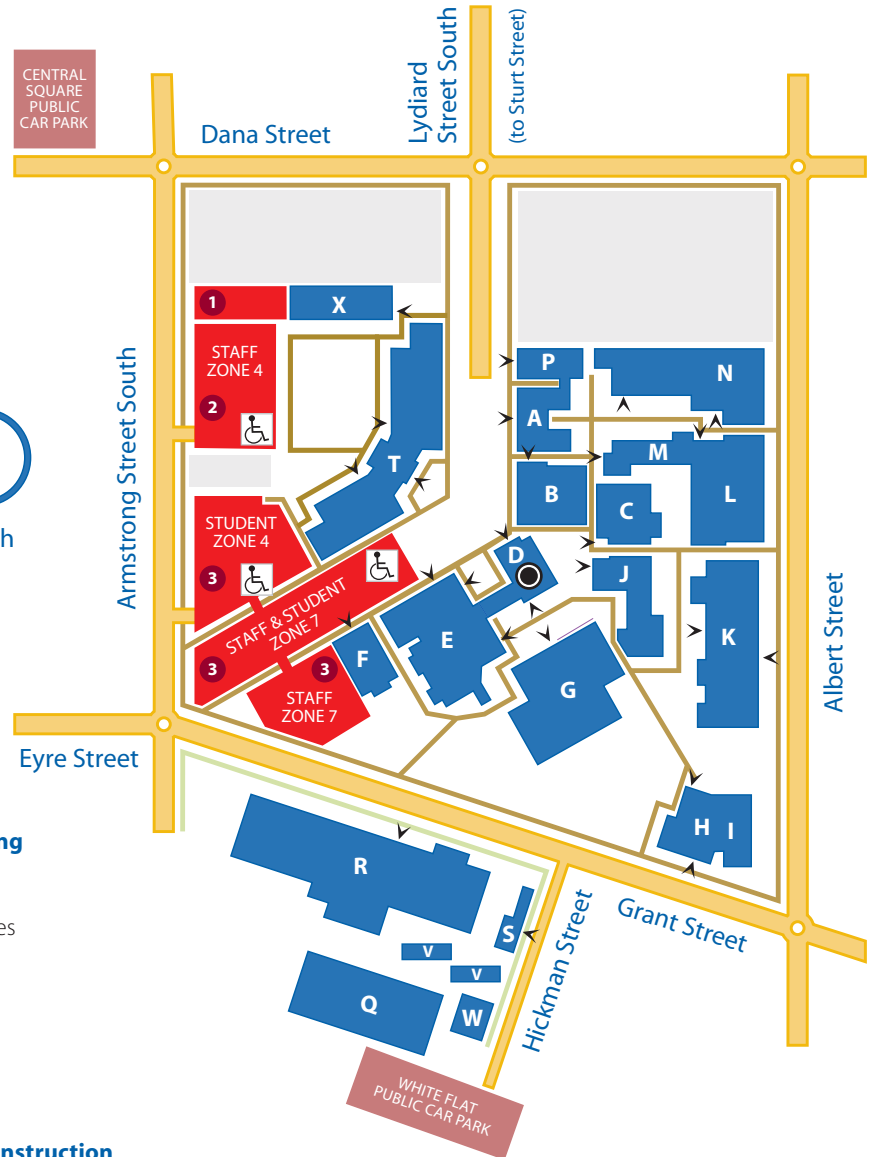

Visitor Map: SMB Campus

A Administration Building

Finance
Vice-Chancellor's Office
Barry Room
Bickett Room
Founders Room
Meeting Rooms
Business Development Centre
Trainee / Apprentice and VETIS
Liaison Officer
Planning and Quality
Rogers Room
Video Conferencing
National Centre for Sustainability

E Student Amenities Centre

Cafeteria
The Gymnasium
Physical Recreation

F The Courthouse

Performing Arts

G Tippet Building

Information Services
Koorie Liaison Office
UB TAFE Student Association Inc
Learning Resource Centre
Uniprint
Library

S Childcare Centre

T The Brewery Complex

Further Education Humanities
Business Studies
Lecture Theatre

U The Brewery Tower

V Student Residences

W Staff Residence

X Arts Academy Workshop

- Footpaths
- Public Car Park
- Permit Car Park
- Disabled Car Park
- Roads
- Buildings
- Entry Point
- Reception
- Car Park Number